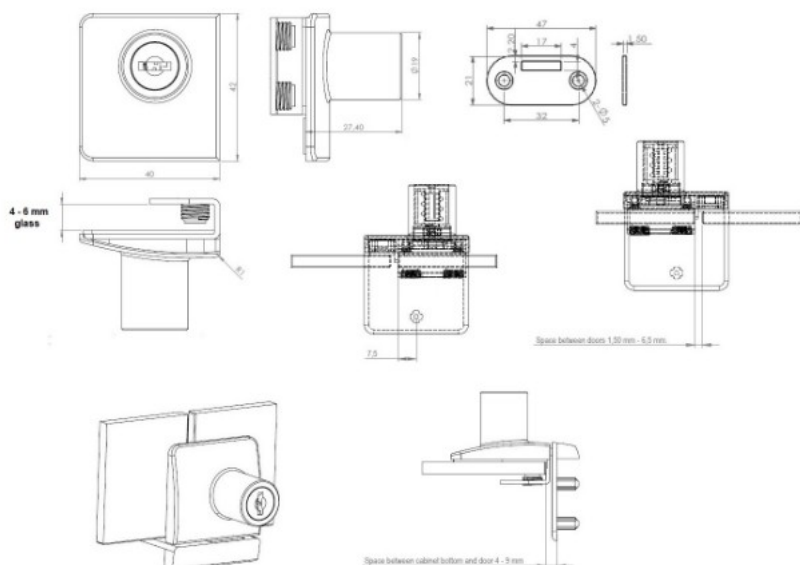

PRODUCT SHEET

Description:

Glass Door Lock "Square", F/Double Doors, Alu Finish, KA D20 W/SISO Oval Metal Keys, W/2 Zamak Screws W/PVC Tip, 1 Alu., Flat Oval Metal Striking Plate, F/Glass Thickness 4-6mm

Item number:

14.09.563-0

Units	Box	Carton	HS Code	Barcode
Pcs.	10	100	8301300000	 5704866049429

SISO A/S

Mileparken 11
DK-2740 Skovlunde
Denmark
VAT: DK 24786013

Phone +45 45 830 900

www.siso.dk
siso@siso.dk